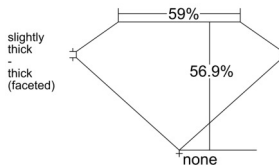

GIA®

FACSIMILE

GIA REPORT 7548087579

Verify this report at GIA.edu

GIA NATURAL DIAMOND DOSSIER®

November 25, 2025
GIA Report Number 7548087579
Shape and Cutting Style ..... Heart Brilliant
Measurements ..... 5.04 x 5.56 x 3.16 mm

GRADING RESULTS

Carat Weight ..... 0.50 carat
Color Grade I
Clarity Grade VS2

ADDITIONAL GRADING INFORMATION

Polish ..... Very Good
Symmetry ..... Excellent
Fluorescence ..... None
Clarity Characteristics ..... Cloud, Crystal
Inscription(s): GIA 7548087579

PROPORTIONS

Profile not to actual proportions

GRADING SCALES

GIA COLOR SCALE		GIA CLARITY SCALE			
COLORLESS	D	NEAR COLORLESS	FLAWLESS		
	E		INTERNALLY FLAWLESS		
	F		VERY VERY SLIGHTLY INCLUDED	VVS₁	
	G			VVS₂	
	H			VERY SLIGHTLY INCLUDED	VS₁
	I		VS₂		
	J		SLIGHTLY INCLUDED	SI₁	
	K			SI₂	
	L			INCLUDED	I₁
	M				I₂
N	I₃				
O					
P					
Q					
R					
S					
T					
U					
V					
W					
X					
Y					
Z