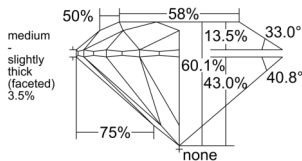

GIA®

FACSIMILE

GIA NATURAL DIAMOND DOSSIER®

November 24, 2025
GIA Report Number 7548079639
Shape and Cutting Style ..... Round Brilliant
Measurements ..... 5.18 - 5.20 x 3.12 mm

GRADING RESULTS

Carat Weight ..... 0.51 carat
Color Grade L
Clarity Grade S11
Cut Grade ..... Excellent

ADDITIONAL GRADING INFORMATION

Polish ..... Excellent
Symmetry ..... Excellent
Fluorescence ..... Faint
Clarity Characteristics ..... Feather
Inscription(s): GIA 7548079639

GIA REPORT 7548079639

Verify this report at GIA.edu

PROPORTIONS

Profile to actual proportions

GRADING SCALES

GIA COLOR SCALE	GIA CLARITY SCALE	GIA CUT SCALE	
D	FLAWLESS	EXCELLENT	
E	INTERNALLY FLAWLESS		
F		VVS₁	VERY GOOD
G	VVS₂		
H	VS₁	GOOD	
I	VS₂		
J	S1₁	FAIR	
K	S1₂		
L	I₁	POOR	
M	I₂		
N	I₃		
O			
P			
Q			
R			
S			
T			
U			
V			
W			
X			
Y			
Z