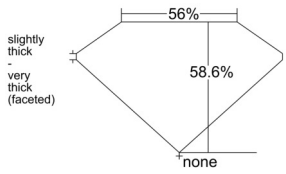

GIA®

FACSIMILE

GIA REPORT 7548074956

Verify this report at GIA.edu

GIA NATURAL DIAMOND DOSSIER®

November 25, 2025
GIA Report Number 7548074956
Shape and Cutting Style ..... Heart Brilliant
Measurements ..... 5.02 x 5.85 x 3.43 mm

GRADING RESULTS

Carat Weight ..... 0.60 carat
Color Grade ..... H
Clarity Grade VS2

ADDITIONAL GRADING INFORMATION

Polish ..... Excellent
Symmetry ..... Excellent
Fluorescence ..... None
Clarity Characteristics ..... Feather, Crystal, Cloud
Inscription(s): GIA 7548074956

PROPORTIONS

Profile not to actual proportions

GRADING SCALES

GIA COLOR SCALE		GIA CLARITY SCALE			
COLORLESS	D	VERY VERY SLIGHTLY INCLUDED	FLAWLESS		
	E		INTERNALLY FLAWLESS		
	F	VERY SLIGHTLY INCLUDED	VVS₁		
	G		VVS₂		
	H		VS₁		
	NEAR COLORLESS	I	SLIGHTLY INCLUDED	VS₂	
		J		SI₁	
		FAINT	K	INCLUDED	SI₂
			L		I₁
			M		I₂
VERT LIGHT	N	LIGHT	I₃		
	O				
	P				
	Q				
	R