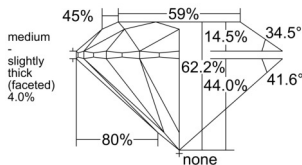

GIA®

FACSIMILE

GIA REPORT

7548069492

Verify this report at GIA.edu

GIA NATURAL DIAMOND DOSSIER®

November 21, 2025
GIA Report Number 7548069492
Shape and Cutting Style ..... Round Brilliant
Measurements ..... 4.33 - 4.35 x 2.70 mm

GRADING RESULTS

Carat Weight ..... 0.31 carat
Color Grade ..... D
Clarity Grade VVS1
Cut Grade ..... Excellent

ADDITIONAL GRADING INFORMATION

Polish ..... Excellent
Symmetry ..... Excellent
Fluorescence ..... None
Clarity Characteristics ..... Pinpoint
Inscription(s): GIA 7548069492

PROPORTIONS

Profile to actual proportions