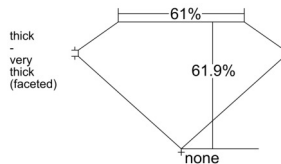

GIA®

FACSIMILE

GIA REPORT

7548042316

Verify this report at GIA.edu

GIA NATURAL DIAMOND DOSSIER®

November 19, 2025
GIA Report Number 7548042316
Shape and Cutting Style ..... Oval Brilliant
Measurements ..... 7.35 x 5.16 x 3.19 mm

GRADING RESULTS

Carat Weight ..... 0.80 carat
Color Grade ..... K
Clarity Grade VVS1

ADDITIONAL GRADING INFORMATION

Polish ..... Excellent
Symmetry ..... Excellent
Fluorescence ..... None
Clarity Characteristics..... Pinpoint, Internal Graining, Feather, Cavity

Inscription(s): GIA 7548042316

PROPORTIONS

Profile not to actual proportions

GRADING SCALES

GIA COLOR SCALE		GIA CLARITY SCALE	
COLORLESS	D	VERY VERY SLIGHTLY INCLUDED	FLAWLESS
	E		INTERNALLY FLAWLESS
	F		VVS₁
	G		VVS₂
	H		VS₁
	I		VS₂
	J		SI₁
	K		SI₂
	L		I₁
	M		I₂
NEAR COLORLESS	N	SLIGHTLY INCLUDED	I₃
	O		
	P		
	Q		
FAINT	R	INCLUDED	
	S		
	T		
	U		
VERT LIGHT	V		
	W		
	X		
	Y		
LIGHT	Z