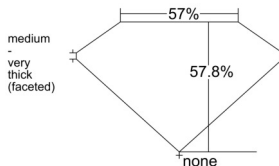

GIA®

FACSIMILE

GIA REPORT 7548036866

Verify this report at GIA.edu

GIA NATURAL DIAMOND DOSSIER®

November 18, 2025
GIA Report Number 7548036866
Shape and Cutting Style ..... Heart Brilliant
Measurements ..... 4.69 x 5.52 x 3.19 mm

GRADING RESULTS

Carat Weight ..... 0.50 carat
Color Grade ..... G
Clarity Grade VS1

ADDITIONAL GRADING INFORMATION

Polish ..... Very Good
Symmetry ..... Excellent
Fluorescence ..... None
Clarity Characteristics ..... Feather
Inscription(s): GIA 7548036866

PROPORTIONS

Profile not to actual proportions

GRADING SCALES

GIA COLOR SCALE		GIA CLARITY SCALE			
COLORLESS	D	VERY VERY SLIGHTLY INCLUDED	FLAWLESS		
	E		INTERNALLY FLAWLESS		
	F	VERY SLIGHTLY INCLUDED	VS₁		
	G		VS₂		
	H		VS₁		
	NEAR COLORLESS	I	SLIGHTLY INCLUDED	VS₂	
		J		SI₁	
		FAINT	K	INCLUDED	SI₂
			L		I₁
			M		I₂
VERT LIGHT	N	INCLUDED	I₃		
	O				
	P				
	Q				
	R				
	S				
	T				
LIGHT	U				
	V				
	W				
	X				
Y					
Z