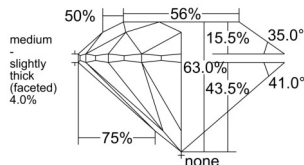

GIA®

FACSIMILE

GIA REPORT

7548034932

Verify this report at GIA.edu

GIA NATURAL DIAMOND DOSSIER®

November 17, 2025
GIA Report Number 7548034932
Shape and Cutting Style ..... Round Brilliant
Measurements ..... 5.68 - 5.71 x 3.58 mm

GRADING RESULTS

Carat Weight ..... 0.72 carat
Color Grade ..... K
Clarity Grade S11
Cut Grade ..... Excellent

ADDITIONAL GRADING INFORMATION

Polish ..... Excellent
Symmetry ..... Excellent
Fluorescence ..... Strong Blue
Clarity Characteristics ..... Crystal, Cloud
Inscription(s): GIA 7548034932

PROPORTIONS

Profile to actual proportions