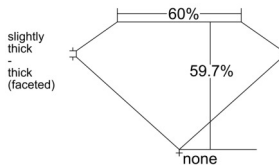

GIA®

FACSIMILE

GIA REPORT 7548031812

Verify this report at GIA.edu

GIA NATURAL DIAMOND DOSSIER®

November 19, 2025
GIA Report Number 7548031812
Shape and Cutting Style ..... Heart Brilliant
Measurements ..... 4.76 x 5.55 x 3.32 mm

GRADING RESULTS

Carat Weight ..... 0.50 carat
Color Grade ..... H
Clarity Grade VVS2

ADDITIONAL GRADING INFORMATION

Polish ..... Very Good
Symmetry ..... Very Good
Fluorescence ..... Faint
Clarity Characteristics..... Needle, Cloud, Pinpoint, Feather
Inscription(s): GIA 7548031812

PROPORTIONS

Profile not to actual proportions

GRADING SCALES

GIA COLOR SCALE		GIA CLARITY SCALE			
COLORLESS	D	VERY VERY SLIGHTLY INCLUDED	FLAWLESS		
	E		INTERNALLY FLAWLESS		
	F	VERY SLIGHTLY INCLUDED	VVS₁		
	G		VVS₂		
	H		VS₁		
	NEAR COLORLESS	I	SLIGHTLY INCLUDED	VS₂	
		J		SI₁	
		FAINT	K	INCLUDED	SI₂
			L		I₁
			M		I₂
VERT LIGHT	N		INCLUDED	I₃	
	O				
	P				
	LIGHT	Q			
		R			
S					
T					
U					
V					
W					
X					
Y					
Z