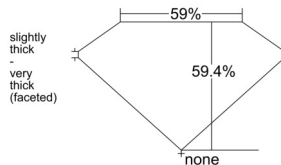

GIA®

FACSIMILE

GIA REPORT 7548028548

Verify this report at GIA.edu

GIA NATURAL DIAMOND DOSSIER®

November 18, 2025
GIA Report Number 7548028548
Shape and Cutting Style ..... Heart Brilliant
Measurements ..... 4.77 x 5.66 x 3.36 mm

GRADING RESULTS

Carat Weight ..... 0.52 carat
Color Grade ..... D
Clarity Grade VVS2

ADDITIONAL GRADING INFORMATION

Polish ..... Very Good
Symmetry ..... Very Good
Fluorescence ..... None
Clarity Characteristics ..... Needle, Pinpoint
Inscription(s): GIA 7548028548

PROPORTIONS

Profile not to actual proportions

GRADING SCALES

GIA COLOR SCALE		GIA CLARITY SCALE			
COLORLESS	D	VERY VERY SLIGHTLY INCLUDED	FLAWLESS		
	E		INTERNALLY FLAWLESS		
	F	VERY SLIGHTLY INCLUDED	VVS₁		
	G		VVS₂		
	H		VS₁		
	NEAR COLORLESS	I	SLIGHTLY INCLUDED	VS₂	
		J		SI₁	
		FAINT	K	INCLUDED	SI₂
			L		I₁
			M		I₂
VERT LIGHT			N	INCLUDED	I₃
			O		
			P		
	Q				
LIGHT	R				
	S				
	T				
	U				
	V				
	Z