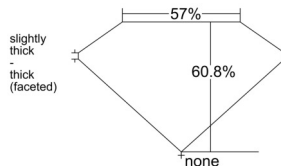

GIA®

FACSIMILE

GIA REPORT 7548025151

Verify this report at GIA.edu

GIA NATURAL DIAMOND DOSSIER®

November 17, 2025
GIA Report Number 7548025151
Shape and Cutting Style ..... Heart Brilliant
Measurements ..... 4.93 x 5.31 x 3.23 mm

GRADING RESULTS

Carat Weight ..... 0.50 carat
Color Grade ..... G
Clarity Grade VVS2

ADDITIONAL GRADING INFORMATION

Polish ..... Excellent
Symmetry ..... Very Good
Fluorescence ..... None
Clarity Characteristics ..... Cloud, Pinpoint
Inscription(s): GIA 7548025151

PROPORTIONS

Profile not to actual proportions

GRADING SCALES

GIA COLOR SCALE		GIA CLARITY SCALE			
COLORLESS	D	VERY VERY SLIGHTLY INCLUDED	FLAWLESS		
	E		INTERNALLY FLAWLESS		
	F		VVS₁		
	NEAR COLORLESS	G	VERY SLIGHTLY INCLUDED	VVS₂	
		H		VS₁	
		FANT	I	SLIGHTLY INCLUDED	VS₂
			J		SI₁
	LIGHT	K	INCLUDED	SI₂	
		L		I₁	
		M		I₂	
VERY LIGHT		N	INCLUDED	I₃	
		O			
		P			
LIGHT		Q			
		R			
	S				
	T				
	U				
	V				
	W				
	X				
	Y				
	Z