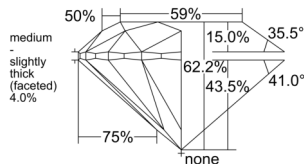

GIA®

FACSIMILE

GIA REPORT

7548023694

Verify this report at GIA.edu

GIA NATURAL DIAMOND DOSSIER®

November 17, 2025
GIA Report Number 7548023694
Shape and Cutting Style ..... Round Brilliant
Measurements ..... 5.06 - 5.10 x 3.16 mm

GRADING RESULTS

Carat Weight ..... 0.51 carat
Color Grade L
Clarity Grade VVS1
Cut Grade ..... Excellent

ADDITIONAL GRADING INFORMATION

Polish ..... Excellent
Symmetry ..... Excellent
Fluorescence ..... Faint
Clarity Characteristics ..... Cloud, Feather
Inscription(s): GIA 7548023694

PROPORTIONS

Profile to actual proportions

GRADING SCALES

GIA COLOR SCALE	GIA CLARITY SCALE	GIA CUT SCALE	
D	FLAWLESS	EXCELLENT	
E	INTERNALLY FLAWLESS		
F		VVS₁	VERY GOOD
G	VVS₂		
H	VS₁	GOOD	
I	VS₂		
J	SI₁	FAIR	
K	SI₂		
L	I₁	POOR	
M			
N			
O	I₂		
P			
Q			
R	I₃		
S			
T			
U			
V			
W			
X			
Y			
Z