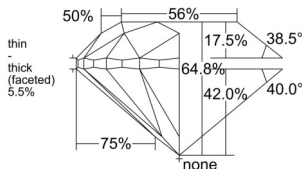

GIA®

FACSIMILE

GIA REPORT

7548023357

Verify this report at GIA.edu

GIA NATURAL DIAMOND DOSSIER®

November 17, 2025
GIA Report Number 7548023357
Shape and Cutting Style ..... Round Brilliant
Measurements ..... 4.13 - 4.18 x 2.69 mm

GRADING RESULTS

Carat Weight ..... 0.30 carat
Color Grade L
Clarity Grade VVS2
Cut Grade ..... Good

ADDITIONAL GRADING INFORMATION

Polish ..... Excellent
Symmetry ..... Very Good
Fluorescence ..... None
Clarity Characteristics..... Indented Natural, Pinpoint
Inscription(s): GIA 7548023357

PROPORTIONS

Profile to actual proportions

GRADING SCALES

GIA COLOR SCALE

COLORLESS	D
	E
	F
	G
	H
	I
NEAR COLORLESS	J
	K
	L
FAIN	M
	N
	O
	P
VERY LIGHT	Q
	R
	S
	T
	U
	V
	W
	X
	Y
LIGHT	Z

GIA CLARITY SCALE

FLAWLESS	VERY VERY SLIGHTLY INCLUDED	VVS₁	
			VVS₂
INTERNALLY FLAWLESS	VERY SLIGHTLY INCLUDED	VS₁	
		VS₂	
SLIGHTLY INCLUDED	INCLUDED	SI₁	
		SI₂	
INCLUDED		I₁	
		I₂	
		I₃	

GIA CUT SCALE

EXCELLENT
VERY GOOD
GOOD
FAIR
POOR