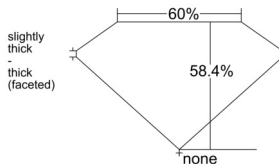

GIA®

FACSIMILE

GIA REPORT 7548021806

Verify this report at GIA.edu

GIA NATURAL DIAMOND DOSSIER®

November 18, 2025
GIA Report Number 7548021806
Shape and Cutting Style ..... Heart Brilliant
Measurements ..... 5.39 x 6.40 x 3.74 mm

GRADING RESULTS

Carat Weight ..... 0.71 carat
Color Grade ..... E
Clarity Grade VS2

ADDITIONAL GRADING INFORMATION

Polish ..... Excellent
Symmetry ..... Excellent
Fluorescence ..... Faint
Clarity Characteristics ..... Crystal
Inscription(s): GIA 7548021806

PROPORTIONS

Profile not to actual proportions

GRADING SCALES

GIA COLOR SCALE		GIA CLARITY SCALE	
COLORLESS	D	VERY VERY SLIGHTLY INCLUDED	FLAWLESS
	E		INTERNALLY FLAWLESS
	F		VVS₁
	G		VVS₂
	H		VS₁
	I		VS₂
	J		SI₁
	K		SI₂
	L		I₁
	M		I₂
NEAR COLORLESS	N	SLIGHTLY INCLUDED	I₃
	O		
	P		
	Q		
FAINT	R		
	S		
	T		
	U		
VERT LIGHT	V		
	W		
	X		
	Y		
LIGHT	Z