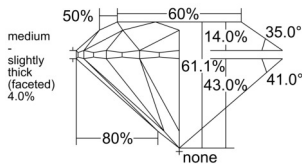

GIA®

FACSIMILE

GIA REPORT 7548004753

Verify this report at GIA.edu

GIA NATURAL DIAMOND DOSSIER®

November 14, 2025
GIA Report Number 7548004753
Shape and Cutting Style ..... Round Brilliant
Measurements ..... 6.18 - 6.21 x 3.78 mm

GRADING RESULTS

Carat Weight ..... 0.90 carat
Color Grade I
Clarity Grade SI2
Cut Grade ..... Excellent

ADDITIONAL GRADING INFORMATION

Polish ..... Excellent
Symmetry ..... Excellent
Fluorescence ..... Faint
Clarity Characteristics ..... Cloud
Inscription(s): GIA 7548004753

PROPORTIONS

Profile to actual proportions

GRADING SCALES

GIA COLOR SCALE

COLOURESS	D
	E
	F
	G
	H
	I
	J
NEAR COLOURESS	K
	L
FAIN	M
	N
	O
	P
VERY FAINT	Q
	R
	S
	T
	U
	V
	W
	X
	Y
LIGHT	Z

GIA CLARITY SCALE

FLAWLESS	INTERNAL FLAWLESS	
		FLAWLESS
VERY VERY SLIGHTLY INCLUDED	VVS₁	
	VVS₂	
VERY SLIGHTLY INCLUDED	VS₁	
	VS₂	
SLIGHTLY INCLUDED	SI₁	
	SI₂	
INCLUDED	I₁	
	I₂	
	I₃	

GIA CUT SCALE

EXCELLENT
VERY GOOD
GOOD
FAIR
POOR