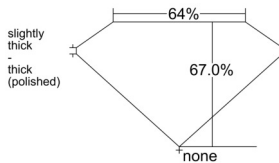

GIA®

FACSIMILE

GIA REPORT 7548003986

Verify this report at GIA.edu

GIA NATURAL DIAMOND DOSSIER®

November 14, 2025
GIA Report Number 7548003986
Shape and Cutting Style ..... Emerald Cut
Measurements ..... 5.37 x 3.75 x 2.52 mm

GRADING RESULTS

Carat Weight ..... 0.51 carat
Color Grade I
Clarity Grade VS2

ADDITIONAL GRADING INFORMATION

Polish ..... Excellent
Symmetry ..... Excellent
Fluorescence ..... Faint
Clarity Characteristics ..... Crystal
Inscription(s): GIA 7548003986

PROPORTIONS

Profile not to actual proportions

GRADING SCALES

GIA COLOR SCALE		GIA CLARITY SCALE			
COLORLESS	D	VERY VERY SLIGHTLY INCLUDED	FLAWLESS		
	E		INTERNALLY FLAWLESS		
	F	VERY SLIGHTLY INCLUDED	VVS₁		
	G		VVS₂		
	H		VS₁		
	NEAR COLORLESS	I	SLIGHTLY INCLUDED	VS₂	
		J		SI₁	
		FAINT	K	INCLUDED	SI₂
			L		I₁
	M		I₂		
VERT LIGHT	N		LIGHT	I₃	
	O				
	P				
	Q				
LIGHT	R				
	S				
	T				
	U				
	V				
	W				
	X				
	Y				
	Z