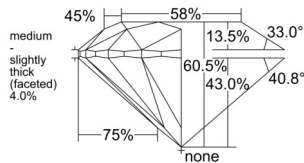

GIA®

FACSIMILE

GIA REPORT

7546999181

Verify this report at GIA.edu

GIA NATURAL DIAMOND DOSSIER®

April 10, 2026
GIA Report Number 7546999181
Shape and Cutting Style ..... Round Brilliant
Measurements ..... 4.64 - 4.65 x 2.81 mm

GRADING RESULTS

Carat Weight ..... 0.37 carat
Color Grade ..... D
Clarity Grade VS1
Cut Grade ..... Excellent

ADDITIONAL GRADING INFORMATION

Polish ..... Excellent
Symmetry ..... Very Good
Fluorescence ..... Medium Blue
Clarity Characteristics ..... Crystal
Inscription(s): GIA 7546999181

PROPORTIONS

Profile to actual proportions

GRADING SCALES

GIA COLOR SCALE

COLOREST	D
	E
	F
	G
	H
	I
	J
NEAR COLOREST	K
	L
FANIT	M
	N
	O
	P
VERY LIGHT	Q
	R
	S
	T
	U
	V
	W
	X
	Y
LIGHT	Z

GIA CLARITY SCALE

VERY VERY SLIGHTLY INCLUDED	FLAWLESS
	INTERNALLY FLAWLESS
VERY SLIGHTLY INCLUDED	VVS₁
	VVS₂
SLIGHTLY INCLUDED	VS₁
	VS₂
INCLUDED	SI₁
	SI₂
	I₁
	I₂
	I₃

GIA CUT SCALE

EXCELLENT
VERY GOOD
GOOD
FAIR
POOR