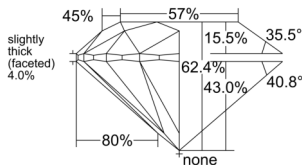

GIA®

FACSIMILE

GIA REPORT 7546997961

Verify this report at gia.edu

GIA NATURAL DIAMOND DOSSIER®

April 09, 2026
GIA Report Number 7546997961
Shape and Cutting Style ..... Round Brilliant
Measurements ..... 5.63 - 5.67 x 3.53 mm

GRADING RESULTS

Carat Weight ..... 0.70 carat
Color Grade ..... G
Clarity Grade S11
Cut Grade ..... Excellent

ADDITIONAL GRADING INFORMATION

Polish ..... Excellent
Symmetry ..... Excellent
Fluorescence ..... Very Strong Blue
Clarity Characteristics ..... Crystal
Inscription(s): GIA 7546997961

PROPORTIONS

Profile to actual proportions