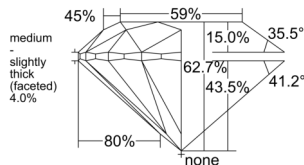

GIA®

FACSIMILE

GIA REPORT 7546995545

Verify this report at gia.edu

GIA NATURAL DIAMOND DOSSIER®

April 29, 2026
GIA Report Number 7546995545
Shape and Cutting Style ..... Round Brilliant
Measurements ..... 6.12 - 6.16 x 3.85 mm

GRADING RESULTS

Carat Weight ..... 0.90 carat
Color Grade ..... K
Clarity Grade S11
Cut Grade ..... Excellent

ADDITIONAL GRADING INFORMATION

Polish ..... Excellent
Symmetry ..... Excellent
Fluorescence ..... None
Clarity Characteristics ..... Crystal, Indented Natural
Inscription(s): GIA 7546995545

PROPORTIONS

Profile to actual proportions