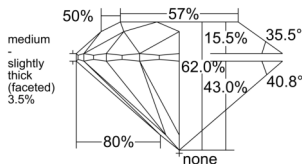

GIA®

FACSIMILE

GIA REPORT

7546991460

Verify this report at GIA.edu

GIA NATURAL DIAMOND DOSSIER®

April 09, 2026
GIA Report Number 7546991460
Shape and Cutting Style ..... Round Brilliant
Measurements ..... 4.71 - 4.73 x 2.93 mm

GRADING RESULTS

Carat Weight ..... 0.40 carat
Color Grade ..... G
Clarity Grade VVS2
Cut Grade ..... Excellent

ADDITIONAL GRADING INFORMATION

Polish ..... Excellent
Symmetry ..... Excellent
Fluorescence ..... None
Clarity Characteristics ..... Pinpoint, Cloud
Inscription(s): GIA 7546991460

PROPORTIONS

GRADING SCALES

GIA COLOR SCALE

COLORESS	D
	E
	F
	G
	H
	I
	J
NEAR COLORESS	K
	L
FANIT	M
	N
	O
	P
VERY LIGHT	Q
	R
	S
	T
	U
	V
	W
	X
	Y
LIGHT	Z

GIA CLARITY SCALE

FLAWLESS	INTERNAL FLAWLESS	
		EXCELLENT
VERY VERY SLIGHTLY INCLUDED	VVS₁	VERY GOOD
VERY SLIGHTLY INCLUDED	VVS₂	
SLIGHTLY INCLUDED	VS₁	GOOD
	VS₂	
INCLUDED	SI₁	FAIR
	SI₂	
INCLUDED	I₁	POOR
	I₂	
	I₃