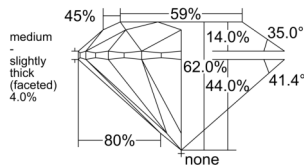

GIA®

FACSIMILE

GIA REPORT

7546988724

Verify this report at GIA.edu

GIA NATURAL DIAMOND DOSSIER®

April 08, 2026
GIA Report Number **7546988724**
Shape and Cutting Style ..... **Round Brilliant**
Measurements ..... **5.05 - 5.08 x 3.14 mm**

GRADING RESULTS

Carat Weight ..... **0.50 carat**
Color Grade ..... **G**
Clarity Grade **VS2**
Cut Grade ..... **Excellent**

ADDITIONAL GRADING INFORMATION

Polish ..... **Excellent**
Symmetry ..... **Excellent**
Fluorescence ..... **None**
Clarity Characteristics ..... **Cloud, Crystal**
Inscription(s): **GIA 7546988724**

PROPORTIONS

Profile to actual proportions