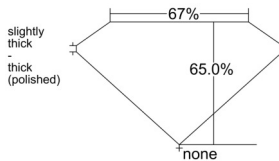

GIA®

FACSIMILE

GIA REPORT 7546988324

Verify this report at GIA.edu

GIA NATURAL DIAMOND DOSSIER®

May 11, 2026
GIA Report Number 7546988324
Shape and Cutting Style ..... **Cut-Cornered Rectangular Modified Brilliant**
Measurements ..... 6.34 x 5.15 x 3.35 mm

GRADING RESULTS

Carat Weight ..... 0.90 carat
Color Grade I
Clarity Grade VVS1

ADDITIONAL GRADING INFORMATION

Polish ..... Excellent
Symmetry ..... Very Good
Fluorescence ..... Strong Blue
Clarity Characteristics ..... Feather
Inscription(s): GIA 7546988324

PROPORTIONS

Profile not to actual proportions

GRADING SCALES

GIA COLOR SCALE		GIA CLARITY SCALE			
COLORLESS	D	VERY VERY SLIGHTLY INCLUDED	FLAWLESS		
	E		INTERNALLY FLAWLESS		
	F		VVS₁		
	NEAR COLORLESS	G	VERY SLIGHTLY INCLUDED	VVS₂	
		H		VS₁	
		FAINT	I	SLIGHTLY INCLUDED	VS₂
			J		SI₁
			K	SLIGHTLY INCLUDED	SI₂
	LIGHT	L	INCLUDED	I₁	
		M		I₂	
N		I₃			
O					
P					
Q					
R