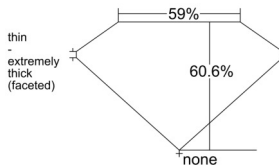

GIA®

FACSIMILE

GIA REPORT

7546984362

Verify this report at GIA.edu

GIA NATURAL DIAMOND DOSSIER®

April 10, 2026
GIA Report Number **7546984362**
Shape and Cutting Style ..... **Pear Brilliant**
Measurements ..... **6.80 x 4.39 x 2.66 mm**

GRADING RESULTS

Carat Weight ..... **0.50 carat**
Color Grade ..... **E**
Clarity Grade **VS2**

ADDITIONAL GRADING INFORMATION

Polish ..... **Excellent**
Symmetry ..... **Very Good**
Fluorescence ..... **Strong Blue**
Clarity Characteristics..... **Needle, Feather, Cavity**
Inscription(s): **GIA 7546984362**

PROPORTIONS

Profile not to actual proportions

GRADING SCALES

GIA COLOR SCALE		GIA CLARITY SCALE			
COLORLESS	D	VERY VERY SLIGHTLY INCLUDED	FLAWLESS		
	E		INTERNALLY FLAWLESS		
	F		VVS₁		
	G		VVS₂		
	NEAR COLORLESS	H	VERY SLIGHTLY INCLUDED	VS₁	
		I		VS₂	
		FAINT	J	SLIGHTLY INCLUDED	SI₁
			K		SI₂
	L		I₁		
	M		I₂		
VERT LIGHT	N	INCLUDED	I₃		
	O				
	P				
	Q				
	R				
	S				
LIGHT	T				
	U				
	V				
	W				
	X				
Y					
Z