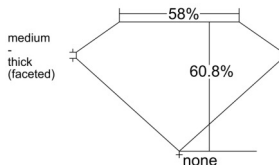

GIA®

FACSIMILE

GIA REPORT

7546984072

Verify this report at GIA.edu

GIA NATURAL DIAMOND DOSSIER®

April 10, 2026
GIA Report Number **7546984072**
Shape and Cutting Style ..... **Marquise Brilliant**
Measurements ..... **8.94 x 4.42 x 2.68 mm**

GRADING RESULTS

Carat Weight ..... **0.60 carat**
Color Grade ..... **E**
Clarity Grade **S11**

ADDITIONAL GRADING INFORMATION

Polish ..... **Excellent**
Symmetry ..... **Very Good**
Fluorescence ..... **Faint**
Clarity Characteristics ..... **Feather**
Inscription(s): **GIA 7546984072**

PROPORTIONS

Profile not to actual proportions

GRADING SCALES

GIA COLOR SCALE		GIA CLARITY SCALE			
COLORLESS	D	VERY VERY SLIGHTLY INCLUDED	FLAWLESS		
	E		INTERNALLY FLAWLESS		
	F		VVS₁		
	NEAR COLORLESS	G	VERY SLIGHTLY INCLUDED	VVS₂	
		H		VS₁	
		FAINT	I	SLIGHTLY INCLUDED	VS₂
			J		S1₁
	K		S1₂		
	LIGHT		L	INCLUDED	I₁
			M		I₂
N			I₃		
O					
P					
Q					
R