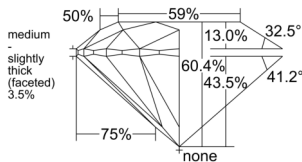

GIA®

FACSIMILE

GIA REPORT 7546984070

Verify this report at GIA.edu

GIA NATURAL DIAMOND DOSSIER®

April 09, 2026
GIA Report Number **7546984070**
Shape and Cutting Style ..... **Round Brilliant**
Measurements ..... **5.14 - 5.16 x 3.11 mm**

GRADING RESULTS

Carat Weight ..... **0.50 carat**
Color Grade ..... **M**
Clarity Grade **VS1**
Cut Grade ..... **Excellent**

ADDITIONAL GRADING INFORMATION

Polish ..... **Excellent**
Symmetry ..... **Excellent**
Fluorescence ..... **None**
Clarity Characteristics..... **Crystal, Cloud, Feather, Needle**
Inscription(s): **GIA 7546984070**

PROPORTIONS

Profile to actual proportions