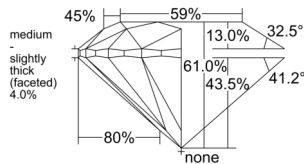

GIA®

FACSIMILE

GIA REPORT

7546983248

Verify this report at GIA.edu

GIA NATURAL DIAMOND DOSSIER®

April 07, 2026
GIA Report Number 7546983248
Shape and Cutting Style ..... Round Brilliant
Measurements ..... 4.40 - 4.42 x 2.69 mm

GRADING RESULTS

Carat Weight ..... 0.32 carat
Color Grade ..... D
Clarity Grade VVS1
Cut Grade ..... Excellent

ADDITIONAL GRADING INFORMATION

Polish ..... Excellent
Symmetry ..... Excellent
Fluorescence ..... Medium Blue
Clarity Characteristics ..... Pinpoint
Inscription(s): GIA 7546983248

PROPORTIONS

Profile to actual proportions