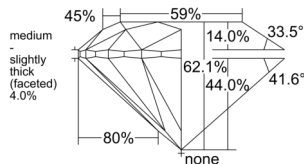

GIA®

FACSIMILE

GIA REPORT

7546976860

Verify this report at GIA.edu

GIA NATURAL DIAMOND DOSSIER®

April 07, 2026
GIA Report Number 7546976860
Shape and Cutting Style ..... Round Brilliant
Measurements ..... 4.70 - 4.73 x 2.93 mm

GRADING RESULTS

Carat Weight ..... 0.40 carat
Color Grade ..... F
Clarity Grade VS1
Cut Grade ..... Excellent

ADDITIONAL GRADING INFORMATION

Polish ..... Excellent
Symmetry ..... Excellent
Fluorescence ..... None
Clarity Characteristics ..... Feather, Cloud, Pinpoint
Inscription(s): GIA 7546976860

PROPORTIONS

Profile to actual proportions

GRADING SCALES

GIA COLOR SCALE

COLORLESS	D
	E
	F
	G
	H
	I
	J
NEAR COLORLESS	K
	L
Faint	M
	N
	O
	P
	Q
	R
	S
	T
	U
	V
	W
	X
	Y
Light	Z

GIA CLARITY SCALE

FLAWLESS	VERY VERY SLIGHTLY INCLUDED	VS₁	VS₂	VS₁	VS₂	SI₁	SI₂	I₁	I₂	I₃					
											FLAWLESS	INTERNALLY FLAWLESS	VERY SLIGHTLY INCLUDED	SLIGHTLY INCLUDED	INCLUDED

GIA CUT SCALE

EXCELLENT
VERY GOOD
GOOD
FAIR
POOR