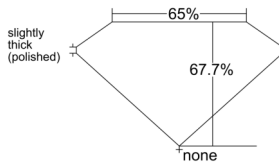

GIA®

FACSIMILE

GIA REPORT 7546971683

Verify this report at GIA.edu

GIA NATURAL DIAMOND DOSSIER®

April 06, 2026
GIA Report Number 7546971683
Shape and Cutting Style ..... Square Emerald Cut
Measurements ..... 4.85 x 4.81 x 3.25 mm

GRADING RESULTS

Carat Weight ..... 0.70 carat
Color Grade ..... F
Clarity Grade VVS1

ADDITIONAL GRADING INFORMATION

Polish ..... Excellent
Symmetry ..... Very Good
Fluorescence ..... None
Clarity Characteristics ..... Pinpoint
Inscription(s): GIA 7546971683

PROPORTIONS

Profile not to actual proportions

GRADING SCALES

GIA COLOR SCALE		GIA CLARITY SCALE				
COLORLESS	D	VERY VERY SLIGHTLY INCLUDED	FLAWLESS			
	E		INTERNALLY FLAWLESS			
	F		VVS₁			
	NEAR COLORLESS	G	VERY SLIGHTLY INCLUDED	VVS₂		
		H		VS₁		
		FAINT	I	SLIGHTLY INCLUDED	VS₂	
			J		SI₁	
			LIGHT	K	INCLUDED	SI₂
	L	I₁				
	M	I₂				
N	NOT GRADED	I₃				
O						
P						
Q						
R						
S						
T						
U						
V						
W						
X						
Y						
Z