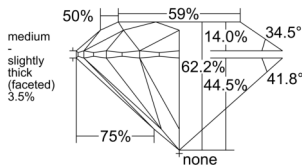

GIA®

FACSIMILE

GIA REPORT 7546959646

Verify this report at GIA.edu

GIA NATURAL DIAMOND DOSSIER®

April 03, 2026
GIA Report Number 7546959646
Shape and Cutting Style ..... Round Brilliant
Measurements ..... 5.54 - 5.57 x 3.46 mm

GRADING RESULTS

Carat Weight ..... 0.65 carat
Color Grade ..... J
Clarity Grade VS1
Cut Grade ..... Excellent

ADDITIONAL GRADING INFORMATION

Polish ..... Excellent
Symmetry ..... Excellent
Fluorescence ..... None
Clarity Characteristics..... Crystal, Feather, Pinpoint
Inscription(s): GIA 7546959646

PROPORTIONS

Profile to actual proportions