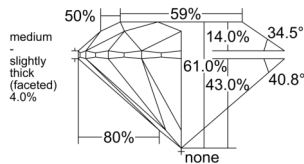

GIA®

FACSIMILE

GIA REPORT

7546954691

Verify this report at GIA.edu

GIA NATURAL DIAMOND DOSSIER®

April 03, 2026
GIA Report Number 7546954691
Shape and Cutting Style ..... Round Brilliant
Measurements ..... 5.09 - 5.11 x 3.11 mm

GRADING RESULTS

Carat Weight ..... 0.50 carat
Color Grade ..... M
Clarity Grade VS1
Cut Grade ..... Excellent

ADDITIONAL GRADING INFORMATION

Polish ..... Very Good
Symmetry ..... Excellent
Fluorescence ..... None
Clarity Characteristics ..... Crystal
Inscription(s): GIA 7546954691

PROPORTIONS

Profile to actual proportions