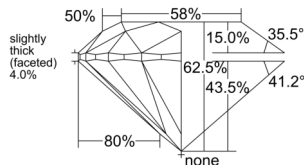

GIA®

FACSIMILE

GIA REPORT 7546953425

Verify this report at GIA.edu

GIA NATURAL DIAMOND DOSSIER®

April 02, 2026
GIA Report Number 7546953425
Shape and Cutting Style ..... Round Brilliant
Measurements ..... 4.84 - 4.86 x 3.03 mm

GRADING RESULTS

Carat Weight ..... 0.44 carat
Color Grade ..... D
Clarity Grade VVS1
Cut Grade ..... Excellent

ADDITIONAL GRADING INFORMATION

Polish ..... Excellent
Symmetry ..... Excellent
Fluorescence ..... Medium Blue
Clarity Characteristics ..... Pinpoint
Inscription(s): GIA 7546953425

PROPORTIONS

Profile to actual proportions

GRADING SCALES

GIA COLOR SCALE	GIA CLARITY SCALE	GIA CUT SCALE
COLOURLESS	FLAWLESS	EXCELLENT
D	INTERNALLY FLAWLESS	
E	VVS₁	VERY GOOD
F		
G	VS₁	GOOD
H		
I	SI₁	FAIR
J		
K	I₁	POOR
L		
M	I₂	
N		
O	I₃	
P		
Q		
R		
S		
T		
U		
V		
W		
X		
Y		
Z