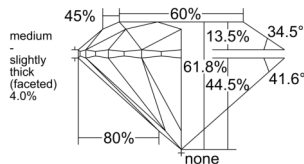

GIA®

FACSIMILE

GIA REPORT

7546916938

Verify this report at GIA.edu

GIA NATURAL DIAMOND DOSSIER®

April 01, 2026
GIA Report Number 7546916938
Shape and Cutting Style ..... Round Brilliant
Measurements ..... 5.10 - 5.13 x 3.16 mm

GRADING RESULTS

Carat Weight ..... 0.51 carat
Color Grade L
Clarity Grade S11
Cut Grade ..... Excellent

ADDITIONAL GRADING INFORMATION

Polish ..... Excellent
Symmetry ..... Excellent
Fluorescence ..... None
Clarity Characteristics..... Cloud, Crystal, Feather
Inscription(s): GIA 7546916938

PROPORTIONS

Profile to actual proportions