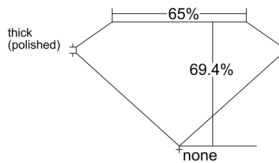

GIA®

FACSIMILE

GIA REPORT 7546909713

Verify this report at GIA.edu

GIA NATURAL DIAMOND DOSSIER®

March 31, 2026
GIA Report Number 7546909713
Shape and Cutting Style ..... Emerald Cut
Measurements ..... 6.34 x 4.50 x 3.12 mm

GRADING RESULTS

Carat Weight ..... 0.90 carat
Color Grade ..... F
Clarity Grade VS1

ADDITIONAL GRADING INFORMATION

Polish ..... Excellent
Symmetry ..... Very Good
Fluorescence ..... None
Clarity Characteristics..... Crystal, Needle, Pinpoint
Inscription(s): GIA 7546909713

PROPORTIONS

Profile not to actual proportions

GRADING SCALES

GIA COLOR SCALE		GIA CLARITY SCALE			
COLORLESS	D	VERY VERY SLIGHTLY INCLUDED	FLAWLESS		
	E		INTERNALLY FLAWLESS		
	F		VVS₁		
	NEAR COLORLESS	G	VERY SLIGHTLY INCLUDED	VVS₂	
		H		VS₁	
		FANT	I	SLIGHTLY INCLUDED	VS₂
			J		SI₁
			K	SI₂	
	VERT LIGHT	L	INCLUDED	I₁	
		M		I₂	
N		I₃			
LIGHT		O			
		P			
		Q			
		R