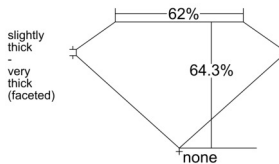

GIA®

FACSIMILE

GIA REPORT 7546895226

Verify this report at GIA.edu

GIA NATURAL DIAMOND DOSSIER®

March 26, 2026
GIA Report Number 7546895226
Shape and Cutting Style ..... Pear Brilliant
Measurements ..... 6.96 x 4.41 x 2.83 mm

GRADING RESULTS

Carat Weight ..... 0.53 carat
Color Grade ..... D
Clarity Grade VS1

ADDITIONAL GRADING INFORMATION

Polish ..... Very Good
Symmetry ..... Very Good
Fluorescence ..... Medium Blue
Clarity Characteristics..... Crystal, Needle, Pinpoint
Inscription(s): GIA 7546895226

PROPORTIONS

Profile not to actual proportions

GRADING SCALES

GIA COLOR SCALE		GIA CLARITY SCALE			
COLORLESS	D	VERY VERY SLIGHTLY INCLUDED	FLAWLESS		
	E		INTERNALLY FLAWLESS		
	F	VERY SLIGHTLY INCLUDED	VS₁		
	G		VS₂		
	H		VS₁		
	NEAR COLORLESS	I	SLIGHTLY INCLUDED	SI₁	
		J		SI₂	
		FAINT	K	INCLUDED	I₁
			L		I₂
			M		I₃
VERT LIGHT	N				
	O				
	P				
	Q				
	R				
	S				
	T				
LIGHT	U				
	V				
	W				
	X				
Y					
Z