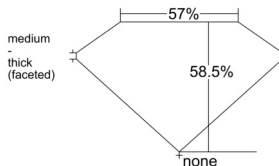

GIA®

FACSIMILE

GIA REPORT 7546893722

Verify this report at GIA.edu

GIA NATURAL DIAMOND DOSSIER®

March 30, 2026
GIA Report Number 7546893722
Shape and Cutting Style ..... Heart Brilliant
Measurements ..... 5.89 x 6.79 x 3.97 mm

GRADING RESULTS

Carat Weight ..... 0.92 carat
Color Grade ..... K
Clarity Grade VS2

ADDITIONAL GRADING INFORMATION

Polish ..... Excellent
Symmetry ..... Excellent
Fluorescence ..... Faint
Clarity Characteristics..... Crystal, Cloud
Inscription(s): GIA 7546893722

PROPORTIONS

Profile not to actual proportions

GRADING SCALES

GIA COLOR SCALE		GIA CLARITY SCALE			
COLORLESS	D	VERY VERY SLIGHTLY INCLUDED	FLAWLESS		
	E		INTERNALLY FLAWLESS		
	F	VERY SLIGHTLY INCLUDED	VVS₁		
	G		VVS₂		
	H		VS₁		
	NEAR COLORLESS	I	SLIGHTLY INCLUDED	VS₂	
		J		SI₁	
		FAINT	K	INCLUDED	SI₂
			L		I₁
			M		I₂
VERT LIGHT	N		INCLUDED	I₃	
	O				
	P				
	Q				
	LIGHT		R		
		S			
		T			
U					
V					
W					
X					
Y					
Z