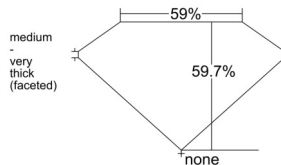

GIA®

FACSIMILE

GIA REPORT

7546879951

Verify this report at GIA.edu

GIA NATURAL DIAMOND DOSSIER®

March 25, 2026

GIA Report Number 7546879951

Shape and Cutting Style ..... Heart Brilliant

Measurements ..... 4.63 x 5.47 x 3.27 mm

GRADING RESULTS

Carat Weight ..... 0.50 carat

Color Grade I

Clarity Grade ..... Internally Flawless

ADDITIONAL GRADING INFORMATION

Polish ..... Excellent

Symmetry ..... Very Good

Fluorescence ..... None

Clarity Characteristics..... Minor Details of Polish

Inscription(s): GIA 7546879951

PROPORTIONS

Profile not to actual proportions

GRADING SCALES

GIA COLOR SCALE		GIA CLARITY SCALE			
COLORLESS	D	VERY VERY SLIGHTLY INCLUDED	FLAWLESS		
	E		INTERNALLY FLAWLESS		
	F	VERY SLIGHTLY INCLUDED	VVS₁		
	G		VVS₂		
	H		VS₁		
	NEAR COLORLESS	I	SLIGHTLY INCLUDED	VS₂	
		J		SI₁	
		FAINT	K	INCLUDED	SI₂
			L		I₁
			M		I₂
VERT LIGHT	N	INCLUDED	I₃		
	O				
	P				
	Q				
	R				
LIGHT	S				
	T				
	U				
	V				
	W				
	X				
	Y				
	Z