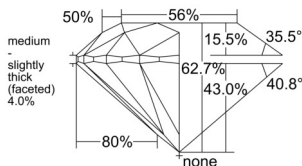

GIA®

FACSIMILE

GIA REPORT 7546874245

Verify this report at GIA.edu

GIA NATURAL DIAMOND DOSSIER®

March 24, 2026
GIA Report Number 7546874245
Shape and Cutting Style ..... Round Brilliant
Measurements ..... 5.80 - 5.82 x 3.64 mm

GRADING RESULTS

Carat Weight ..... 0.76 carat
Color Grade ..... J
Clarity Grade S11
Cut Grade ..... Excellent

ADDITIONAL GRADING INFORMATION

Polish ..... Excellent
Symmetry ..... Excellent
Fluorescence ..... None
Clarity Characteristics ..... Crystal, Cloud
Inscription(s): GIA 7546874245

PROPORTIONS

Profile to actual proportions

GRADING SCALES

GIA COLOR SCALE

COLORLESS	D
	E
	F
	G
	H
	I
	J
NEAR COLORLESS	K
	L
FAIN	M
	N
	O
	P
VERY LIGHT	Q
	R
	S
	T
	U
	V
	W
	X
	Y
LIGHT	Z

GIA CLARITY SCALE

FLAWLESS	INTERNAL FLAWLESS	
		FLAWLESS
VERY VERY SLIGHTLY INCLUDED	VVS₁	
	VVS₂	
VERY SLIGHTLY INCLUDED	VS₁	
	VS₂	
SLIGHTLY INCLUDED	S1₁	
	S1₂	
INCLUDED	I₁	
	I₂	
	I₃	

GIA CUT SCALE

EXCELLENT
VERY GOOD
GOOD
FAIR
POOR