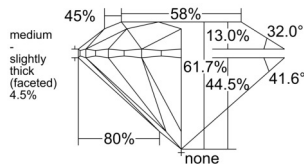

GIA®

FACSIMILE

GIA REPORT

7546864651

Verify this report at GIA.edu

GIA NATURAL DIAMOND DOSSIER®

March 23, 2026
GIA Report Number 7546864651
Shape and Cutting Style ..... Round Brilliant
Measurements ..... 4.44 - 4.46 x 2.75 mm

GRADING RESULTS

Carat Weight ..... 0.33 carat
Color Grade ..... D
Clarity Grade VS1
Cut Grade ..... Excellent

ADDITIONAL GRADING INFORMATION

Polish ..... Excellent
Symmetry ..... Excellent
Fluorescence ..... None
Clarity Characteristics ..... Crystal, Pinpoint
Inscription(s): GIA 7546864651

PROPORTIONS

Profile to actual proportions

GRADING SCALES

GIA COLOR SCALE

COLORLESS	D
	E
	F
	G
	H
	I
	J
NEAR COLORLESS	K
	L
FAIN	M
	N
	O
	P
	Q
VERY LIGHT	R
	S
	T
	U
	V
	W
	X
	Y
LIGHT	Z

GIA CLARITY SCALE

	FLAWLESS
	INTERNALLY FLAWLESS
VERY VERY SLIGHTLY INCLUDED	VVS₁
	VVS₂
VERY SLIGHTLY INCLUDED	VS₁
	VS₂
SLIGHTLY INCLUDED	SI₁
	SI₂
	I₁
	I₂
INCLUDED	I₃

GIA CUT SCALE

	EXCELLENT
	VERY GOOD
	GOOD
	FAIR
	POOR