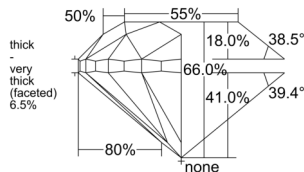

GIA®

FACSIMILE

GIA REPORT

7546861179

Verify this report at GIA.edu

GIA NATURAL DIAMOND DOSSIER®

March 21, 2026

GIA Report Number 7546861179

Shape and Cutting Style ..... Round Brilliant

Measurements ..... 5.89 - 5.95 x 3.91 mm

GRADING RESULTS

Carat Weight ..... 0.90 carat

Color Grade ..... K

Clarity Grade SI2

Cut Grade ..... Good

ADDITIONAL GRADING INFORMATION

Polish ..... Excellent

Symmetry ..... Good

Fluorescence ..... Strong Blue

Clarity Characteristics ..... Crystal

Inscription(s): GIA 7546861179

PROPORTIONS

Profile to actual proportions

GRADING SCALES

GIA COLOR SCALE

COLORESS	D
	E
	F
	G
	H
	I
	J
NEAR COLORESS	K
	L
FANIT	M
	N
	O
	P
	R
	S
	T
	U
	V
	W
	X
	Y
LIGHT	Z

GIA CLARITY SCALE

VERY VERY SLIGHTLY INCLUDED	FLAWLESS
	INTERNALLY FLAWLESS
VERY SLIGHTLY INCLUDED	VVS₁
	VVS₂
SLIGHTLY INCLUDED	VS₁
	VS₂
INCLUDED	SI₁
	SI₂
	I₁
	I₂
	I₃

GIA CUT SCALE

EXCELLENT
VERY GOOD
GOOD
FAIR
POOR