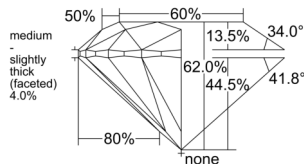

GIA®

FACSIMILE

GIA REPORT

7546858518

Verify this report at GIA.edu

GIA NATURAL DIAMOND DOSSIER®

March 23, 2026
GIA Report Number 7546858518
Shape and Cutting Style ..... Round Brilliant
Measurements ..... 5.08 - 5.11 x 3.16 mm

GRADING RESULTS

Carat Weight ..... 0.50 carat
Color Grade ..... M
Clarity Grade VVS1
Cut Grade ..... Excellent

ADDITIONAL GRADING INFORMATION

Polish ..... Excellent
Symmetry ..... Excellent
Fluorescence ..... None
Clarity Characteristics ..... Pinpoint, Feather
Inscription(s): GIA 7546858518

PROPORTIONS

Profile to actual proportions

GRADING SCALES

GIA COLOR SCALE

COLORLESS	D
	E
	F
	G
	H
	I
	J
NEAR COLORLESS	K
	L
	M
FANT	N
	O
	P
	Q
VERY LIGHT	R
	S
	T
	U
	V
	W
	X
	Y
LIGHT	Z

GIA CLARITY SCALE

FLAWLESS	INTERNAL FLAWLESS	
		EXCELLENT
VERY VERY SLIGHTLY INCLUDED	VVS₁	
	VVS₂	
VERY SLIGHTLY INCLUDED	VS₁	
	VS₂	
SLIGHTLY INCLUDED	SI₁	
	SI₂	
INCLUDED	I₁	
	I₂	
	I₃	
POOR		

GIA CUT SCALE

EXCELLENT
VERY GOOD
GOOD
FAIR
POOR