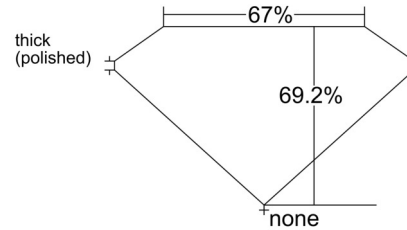

GIA NATURAL DIAMOND GRADING REPORT

March 26, 2026
 GIA Report Number 7546855595
 Shape and Cutting Style Emerald Cut
 Measurements 6.44 x 4.76 x 3.29 mm

GRADING RESULTS

Carat Weight 1.01 carat
 Color Grade J
 Clarity Grade VS1

ADDITIONAL GRADING INFORMATION

Polish Very Good
 Symmetry Excellent
 Fluorescence None
 Inscription(s): GIA 7546855595

Comments: Pinpoints are not shown. Surface graining is not shown.

PROPORTIONS

Profile not to actual proportions

CLARITY CHARACTERISTICS

KEY TO SYMBOLS*

- Crystal
- ~ Feather
- \\ Needle

* Red symbols denote internal characteristics (inclusions). Green or black symbols denote external characteristics (blemishes). Diagram is an approximate representation of the diamond, and symbols shown indicate type, position, and approximate size of clarity characteristics. All clarity characteristics may not be shown. Details of finish are not shown.