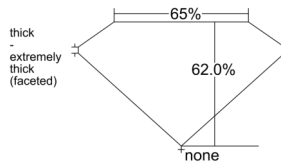

GIA®

FACSIMILE

GIA REPORT

7546843743

Verify this report at GIA.edu

GIA NATURAL DIAMOND DOSSIER®

March 20, 2026
GIA Report Number 7546843743
Shape and Cutting Style ..... Heart Brilliant
Measurements ..... 4.72 x 5.25 x 3.26 mm

GRADING RESULTS

Carat Weight ..... 0.50 carat
Color Grade ..... G
Clarity Grade SI2

ADDITIONAL GRADING INFORMATION

Polish ..... Excellent
Symmetry ..... Very Good
Fluorescence ..... Medium Blue
Clarity Characteristics ..... Feather
Inscription(s): GIA 7546843743

PROPORTIONS

Profile not to actual proportions

GRADING SCALES

GIA COLOR SCALE		GIA CLARITY SCALE			
COLORLESS	D	VERY VERY SLIGHTLY INCLUDED	FLAWLESS		
	E		INTERNALLY FLAWLESS		
	F	VERY SLIGHTLY INCLUDED	VVS₁		
	G		VVS₂		
	H		VS₁		
	NEAR COLORLESS	I	SLIGHTLY INCLUDED	VS₂	
		J		SI₁	
		FAINT	K	INCLUDED	SI₂
			L		I₁
			M		I₂
VERT LIGHT	N	LIGHT	I₃		
	O				
	P				
	Q				
	R				
	S				
	T