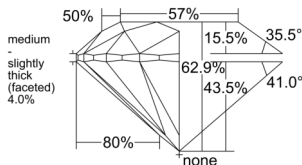

GIA®

FACSIMILE

GIA REPORT 7546840372

Verify this report at GIA.edu

GIA NATURAL DIAMOND DOSSIER®

March 19, 2026
GIA Report Number **7546840372**
Shape and Cutting Style ..... **Round Brilliant**
Measurements ..... **4.66 - 4.70 x 2.94 mm**

GRADING RESULTS

Carat Weight ..... **0.40 carat**
Color Grade ..... **E**
Clarity Grade **VS1**
Cut Grade ..... **Excellent**

ADDITIONAL GRADING INFORMATION

Polish ..... **Excellent**
Symmetry ..... **Excellent**
Fluorescence ..... **None**
Clarity Characteristics..... **Crystal, Indented Natural**
Inspection(s): **GIA 7546840372**

PROPORTIONS

GRADING SCALES

GIA COLOR SCALE

COLOREDNESS	D
	E
	F
	G
	H
	I
	J
NEAR COLORLESS	K
	L
Faint	M
	N
	O
	P
Very Light	Q
	R
	S
	T
	U
	V
Light	W
	X
	Y
	Z

GIA CLARITY SCALE

FLAWLESS	INTERNAL FLAWLESS	
		FLAWLESS
VERY VERY SLIGHTLY INCLUDED	VERY SLIGHTLY INCLUDED	
		VVS₁
VERY SLIGHTLY INCLUDED	SLIGHTLY INCLUDED	
		VVS₂
SLIGHTLY INCLUDED	INCLUDED	
		VS₁
SLIGHTLY INCLUDED	INCLUDED	
		VS₂
SLIGHTLY INCLUDED	INCLUDED	
		SI₁
SLIGHTLY INCLUDED	INCLUDED	
		SI₂
INCLUDED	INCLUDED	
		I₁
INCLUDED	INCLUDED	
		I₂
INCLUDED	INCLUDED	
		I₃

GIA CUT SCALE

EXCELLENT	
	VERY GOOD
GOOD	
	FAIR
POOR