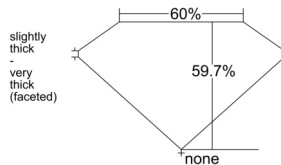

GIA®

FACSIMILE

GIA REPORT

7546838924

Verify this report at GIA.edu

GIA NATURAL DIAMOND DOSSIER®

March 18, 2026
GIA Report Number 7546838924
Shape and Cutting Style ..... Heart Brilliant
Measurements ..... 5.41 x 6.07 x 3.63 mm

GRADING RESULTS

Carat Weight ..... 0.70 carat
Color Grade I
Clarity Grade VS1

ADDITIONAL GRADING INFORMATION

Polish ..... Excellent
Symmetry ..... Very Good
Fluorescence ..... None
Clarity Characteristics ..... Cloud, Pinpoint, Needle
Inscription(s): GIA 7546838924

PROPORTIONS

Profile not to actual proportions

GRADING SCALES

GIA COLOR SCALE		GIA CLARITY SCALE			
COLORLESS	D	VERY VERY SLIGHTLY INCLUDED	FLAWLESS		
	E		INTERNALLY FLAWLESS		
	F	VERY SLIGHTLY INCLUDED	VS₁		
	G		VS₂		
	H		VS₁		
	NEAR COLORLESS	I	SLIGHTLY INCLUDED	SI₁	
		J		SI₂	
		FAINT	K	INCLUDED	I₁
			L		I₂
			M		I₃
VERT LIGHT	N				
	O				
	P				
	Q				
	R				
	S				
	T				
LIGHT	U				
	V				
	W				
	X				
Y					
Z