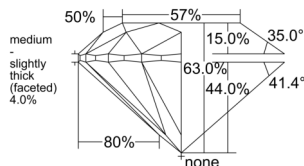

GIA®

FACSIMILE

GIA REPORT 7546827857

Verify this report at GIA.edu

GIA NATURAL DIAMOND DOSSIER®

March 17, 2026
GIA Report Number 7546827857
Shape and Cutting Style ..... Round Brilliant
Measurements ..... 5.18 - 5.21 x 3.27 mm

GRADING RESULTS

Carat Weight ..... 0.54 carat
Color Grade ..... E
Clarity Grade VS1
Cut Grade ..... Excellent

ADDITIONAL GRADING INFORMATION

Polish ..... Excellent
Symmetry ..... Excellent
Fluorescence ..... None
Clarity Characteristics ..... Crystal, Pinpoint
Inscription(s): GIA 7546827857

PROPORTIONS

GRADING SCALES

GIA COLOR SCALE

COLORLESS	D
	E
	F
	G
	H
	I
	J
NEAR COLORLESS	K
	L
FAIN	M
	N
	O
	P
VERY LIGHT	Q
	R
	S
	T
	U
	V
	W
	X
	Y
LIGHT	Z

GIA CLARITY SCALE

FLAWLESS	INTERNAL FLAWLESS	
		FLAWLESS
VERY VERY SLIGHTLY INCLUDED	VVS₁	
	VVS₂	
VERY SLIGHTLY INCLUDED	VS₁	
	VS₂	
SLIGHTLY INCLUDED	SI₁	
	SI₂	
INCLUDED	I₁	
	I₂	
	I₃	

GIA CUT SCALE

EXCELLENT
VERY GOOD
GOOD
FAIR
POOR