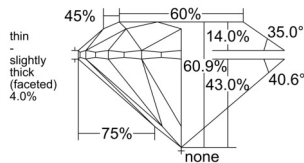

GIA®

FACSIMILE

GIA REPORT

7546806570

Verify this report at GIA.edu

GIA NATURAL DIAMOND DOSSIER®

April 01, 2026
GIA Report Number **7546806570**
Shape and Cutting Style ..... **Round Brilliant**
Measurements ..... **5.66 - 5.70 x 3.46 mm**

GRADING RESULTS

Carat Weight ..... **0.70 carat**
Color Grade ..... **I**
Clarity Grade **S11**
Cut Grade ..... **Excellent**

ADDITIONAL GRADING INFORMATION

Polish ..... **Excellent**
Symmetry ..... **Excellent**
Fluorescence ..... **None**
Clarity Characteristics ..... **Cloud, Feather**
Inscription(s): **GIA 7546806570**

PROPORTIONS

Profile to actual proportions

GRADING SCALES

GIA COLOR SCALE

COLOURESS	D
	E
	F
	G
	H
	I
	J
NEAR COLOURESS	K
	L
FAIN	M
	N
	O
	P
	R
	S
	T
	U
	V
	W
	X
	Y
LIGHT	Z

GIA CLARITY SCALE

VERY VERY SLIGHTLY INCLUDED	FLAWLESS
	INTERNALLY FLAWLESS
VERY SLIGHTLY INCLUDED	VVS₁
	VVS₂
SLIGHTLY INCLUDED	VS₁
	VS₂
INCLUDED	SI₁
	SI₂
	I₁
	I₂
	I₃

GIA CUT SCALE

EXCELLENT
VERY GOOD
GOOD
FAIR
POOR