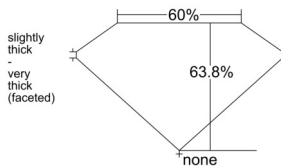

GIA®

FACSIMILE

GIA REPORT 7546805474

Verify this report at GIA.edu

GIA NATURAL DIAMOND DOSSIER®

March 16, 2026
GIA Report Number 7546805474
Shape and Cutting Style ..... Marquise Brilliant
Measurements ..... 7.26 x 3.82 x 2.44 mm

GRADING RESULTS

Carat Weight ..... 0.40 carat
Color Grade ..... D
Clarity Grade VVS1

ADDITIONAL GRADING INFORMATION

Polish ..... Excellent
Symmetry ..... Excellent
Fluorescence ..... Faint
Clarity Characteristics ..... Pinpoint, Internal Graining
Inscription(s): GIA 7546805474

PROPORTIONS

Profile not to actual proportions

GRADING SCALES

GIA COLOR SCALE		GIA CLARITY SCALE			
COLORLESS	D	VERY SLIGHTLY INCLUDED	FLAWLESS		
	E		INTERNALLY FLAWLESS		
	F	INCLUDED	VVS₁		
	G		VVS₂		
	H		VS₁		
	NEAR COLORLESS	I	VERY SLIGHTLY INCLUDED	VS₂	
		J		SI₁	
		FAINT	K	INCLUDED	SI₂
			L		I₁
			M		I₂
VERT LIGHT	N	LIGHT	I₃		
	O				
	P				
	Q				
	R