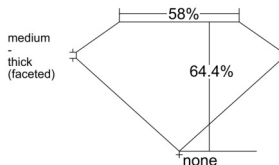

GIA®

FACSIMILE

GIA REPORT

7546793514

Verify this report at GIA.edu

GIA NATURAL DIAMOND DOSSIER®

March 11, 2026
GIA Report Number 7546793514
Shape and Cutting Style ..... Oval Brilliant
Measurements ..... 5.73 x 4.07 x 2.62 mm

GRADING RESULTS

Carat Weight ..... 0.40 carat
Color Grade ..... E
Clarity Grade VS1

ADDITIONAL GRADING INFORMATION

Polish ..... Excellent
Symmetry ..... Very Good
Fluorescence ..... None
Clarity Characteristics ..... Feather, Cloud, Needle
Inscription(s): GIA 7546793514

PROPORTIONS

Profile not to actual proportions

GRADING SCALES

GIA COLOR SCALE		GIA CLARITY SCALE			
COLORLESS	D	VERY VERY SLIGHTLY INCLUDED	FLAWLESS		
	E		INTERNALLY FLAWLESS		
	F		VVS₁		
	G		VVS₂		
	NEAR COLORLESS	H	VERY SLIGHTLY INCLUDED	VS₁	
		I		VS₂	
		FAINT	J	SLIGHTLY INCLUDED	I₁
			K		I₂
	L		I₃		
	M				
VERT LIGHT	N	INCLUDED			
	O				
	P				
	Q				
	R				
	S				
	T				
	U				
LIGHT	V				
	W				
	X				
	Y				
Z