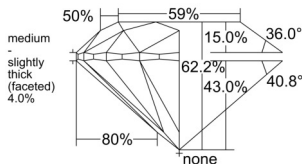

GIA®

FACSIMILE

GIA REPORT 7546792001

Verify this report at GIA.edu

GIA NATURAL DIAMOND DOSSIER®

March 11, 2026
GIA Report Number 7546792001
Shape and Cutting Style ..... Round Brilliant
Measurements ..... 5.56 - 5.60 x 3.47 mm

GRADING RESULTS

Carat Weight ..... 0.67 carat
Color Grade ..... E
Clarity Grade ..... Internally Flawless
Cut Grade ..... Excellent

ADDITIONAL GRADING INFORMATION

Polish ..... Excellent
Symmetry ..... Excellent
Fluorescence ..... None
Clarity Characteristics ..... Minor Details of Polish
Inspection(s): GIA 7546792001

PROPORTIONS

Profile to actual proportions

GRADING SCALES

GIA COLOR SCALE

COLORED	D
	E
	F
	G
	H
	I
	J
NEAR COLORLESS	K
	L
	M
	N
	O
	P
	Q
	R
	S
	T
	U
	V
	W
	X
	Y
LIGHT	Z

GIA CLARITY SCALE

FLAWLESS	INTERNAL FLAWLESS	
		FLAWLESS
VERY VERY SLIGHTLY INCLUDED	VVS₁	
	VVS₂	
VERY SLIGHTLY INCLUDED	VS₁	
	VS₂	
SLIGHTLY INCLUDED	SI₁	
	SI₂	
INCLUDED	I₁	
	I₂	
	I₃	

GIA CUT SCALE

EXCELLENT
VERY GOOD
GOOD
FAIR
POOR