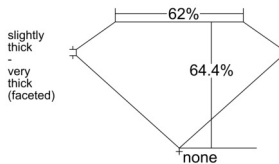

GIA®

FACSIMILE

GIA REPORT 7546789196

Verify this report at GIA.edu

GIA NATURAL DIAMOND DOSSIER®

March 11, 2026
GIA Report Number **7546789196**
Shape and Cutting Style ..... **Pear Brilliant**
Measurements ..... **6.81 x 4.41 x 2.84 mm**

GRADING RESULTS

Carat Weight ..... **0.51 carat**
Color Grade ..... **H**
Clarity Grade **VS1**

ADDITIONAL GRADING INFORMATION

Polish ..... **Very Good**
Symmetry ..... **Very Good**
Fluorescence ..... **Medium Blue**
Clarity Characteristics..... **Crystal, Pinpoint**
Inscription(s): **GIA 7546789196**

PROPORTIONS

Profile not to actual proportions

GRADING SCALES

GIA COLOR SCALE		GIA CLARITY SCALE			
COLORLESS	D	VERY VERY SLIGHTLY INCLUDED	FLAWLESS		
	E		INTERNALLY FLAWLESS		
	F	VERY SLIGHTLY INCLUDED	VS₁		
	G		VS₂		
	H		VS₁		
	NEAR COLORLESS	I	SLIGHTLY INCLUDED	SI₁	
		J		SI₂	
		FAINT	K	INCLUDED	I₁
			L		I₂
			M		I₃
VERT LIGHT	N				
	O				
	P				
	Q				
	R				
LIGHT	S				
	T				
	U				
	V				
	W				
	X				
	Y				
	Z