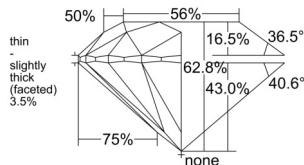

GIA®

FACSIMILE

GIA REPORT

7546772106

Verify this report at GIA.edu

GIA NATURAL DIAMOND DOSSIER®

March 09, 2026
GIA Report Number 7546772106
Shape and Cutting Style ..... Round Brilliant
Measurements ..... 5.62 - 5.67 x 3.54 mm

GRADING RESULTS

Carat Weight ..... 0.70 carat
Color Grade ..... G
Clarity Grade VVS2
Cut Grade ..... Excellent

ADDITIONAL GRADING INFORMATION

Polish ..... Excellent
Symmetry ..... Excellent
Fluorescence ..... None
Clarity Characteristics ..... Pinpoint, Feather
Inscription(s): GIA 7546772106

PROPORTIONS

GRADING SCALES

GIA COLOR SCALE

COLOREDNESS	D
	E
	F
	G
	H
	I
	J
NEAR COLORLESS	K
	L
Faint	M
	N
	O
	P
Very Light	Q
	R
	S
	T
	U
	V
Light	W
	X
	Y
	Z

GIA CLARITY SCALE

FLAWLESS	VERY VERY SLIGHTLY INCLUDED	VVS₁	VERY SLIGHTLY INCLUDED	SI₁	SLIGHTLY INCLUDED	I₁	
							FLAWLESS
INTERNALLY FLAWLESS	VERY SLIGHTLY INCLUDED	VVS₂	VERY SLIGHTLY INCLUDED	SI₂	SLIGHTLY INCLUDED	I₂	
		VS₁		VS₂		I₃	

GIA CUT SCALE

EXCELLENT
VERY GOOD
GOOD
FAIR
POOR